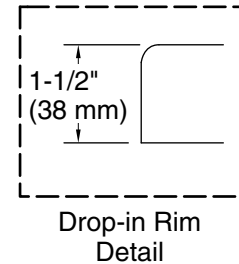

No change in measurements if connected with drain illustrated. (K-37382)

Recommended Faucet Location