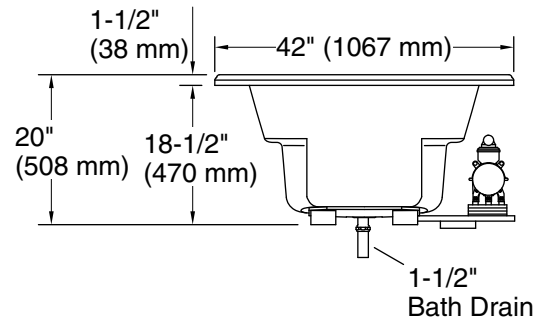

No change in measurements if connected with drain illustrated. (K-37382)

Recommended Faucet Location