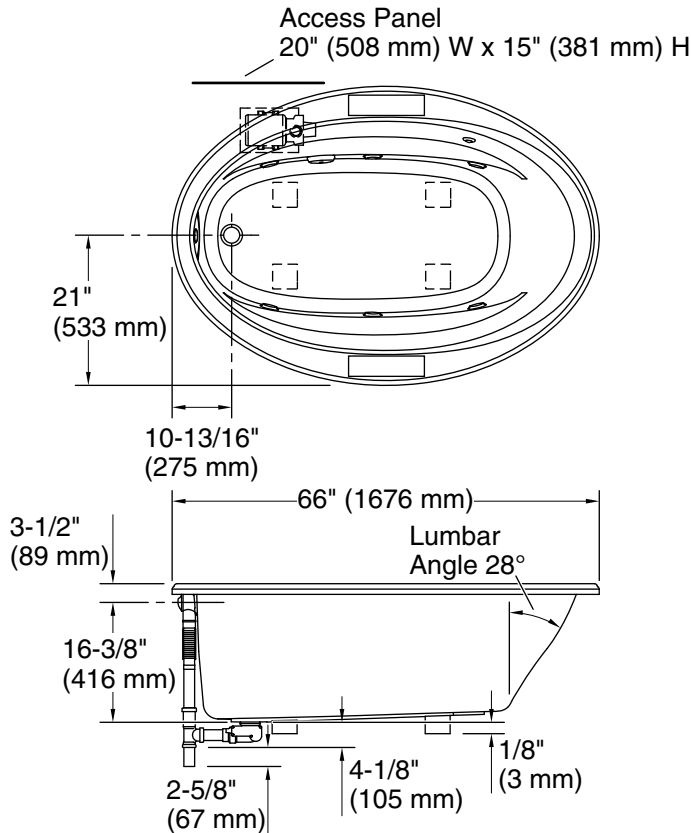

No change in measurements if connected with drain illustrated. (K-37382)

Recommended Faucet Location

Required Electrical Service

Two dedicated circuits required, protected with Class A Ground-Fault Circuit-Interrupter (GFCI). Outside North America, this device may be known as a Residual Current Device (RCD).

Pump: 120 V, 15 A, 60 Hz

Technical Information

All product dimensions are nominal.

Installation: Drop-in, Under-mount

Drain location: End

Basin area, bottom: 48-5/8" x 24-1/2" (1235 mm x 622 mm)

Basin area, top: 60" x 32-3/16" (1523 mm x 818 mm)

Minimum floor load: 34 lbs/ft² (166 kg/m²)

Water depth: 14-5/16" (364 mm)

Water capacity: 70 gal (265 L)

Template: Drop-in, 1233384-7, not required, included

Electrical component rating: Pump: 120 V, 7.5 A, 60 Hz
Heater: 120 V, 12.5 A, 60 Hz, 1500 W

Pump speed: Single

Notes

Measure your actual product for rough-in details.

Install this product according to the installation instructions.

The hot water supply should be 70% of the capacity of the bath or greater. Installations will vary.

Kit is required for under-mount installations (sold separately).

If installing a rim-mount faucet, make sure there is no interference above or below the deck before drilling any holes.